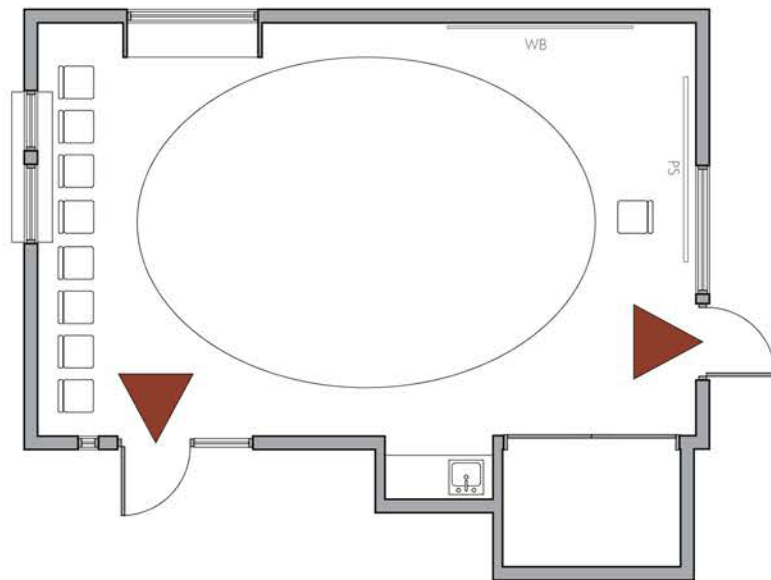

# Magnolia Branch

2801 34th Ave. W.

**Story Time Layout Capacity: 74**

Max Occupancy: 74

— Projection screen / Whiteboard

▲ Emergency exit; keep clear