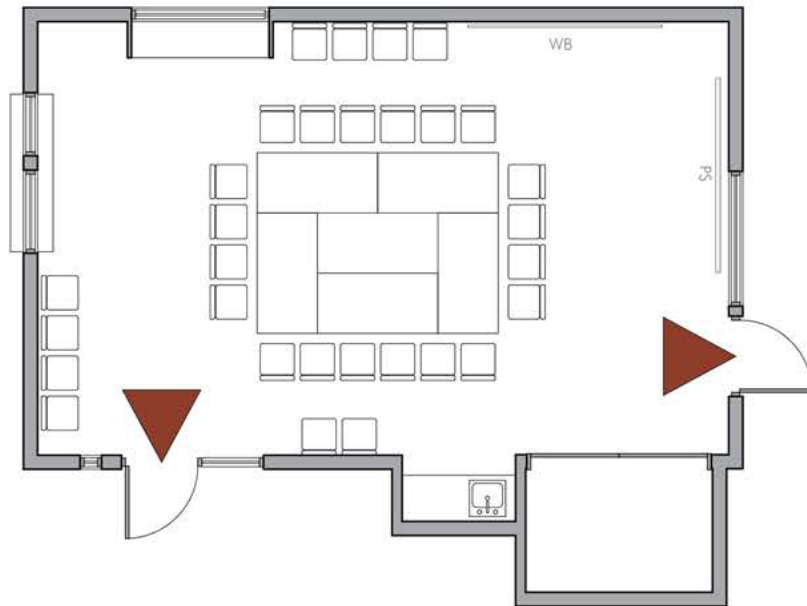

Magnolia Branch

2801 34th Ave. W.
Meeting Layout Capacity: 30

Max Occupancy: 74

— Projection screen / Whiteboard

▲ Emergency exit; keep clear