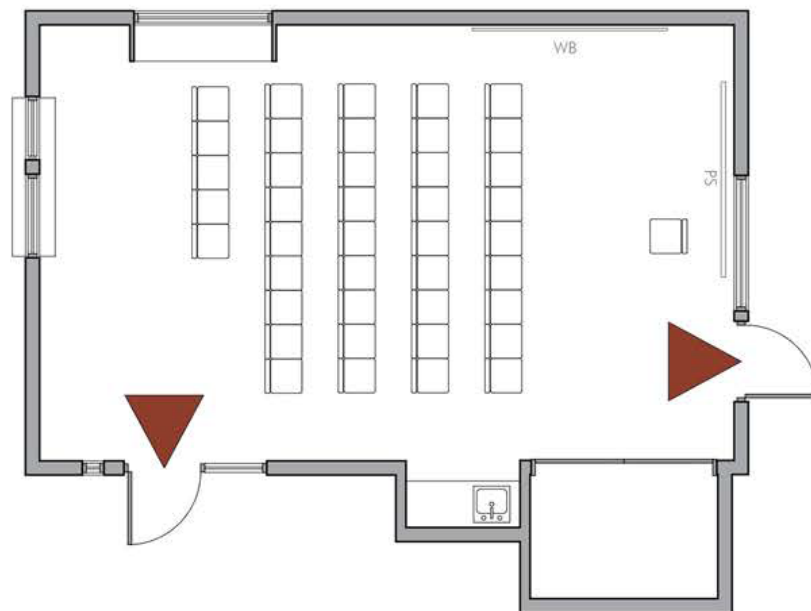

Magnolia Branch

2801 34th Ave. W.
Lecture Layout Capacity: 42

Max Occupancy: 74

— Projection screen / Whiteboard

▲ Emergency exit; keep clear