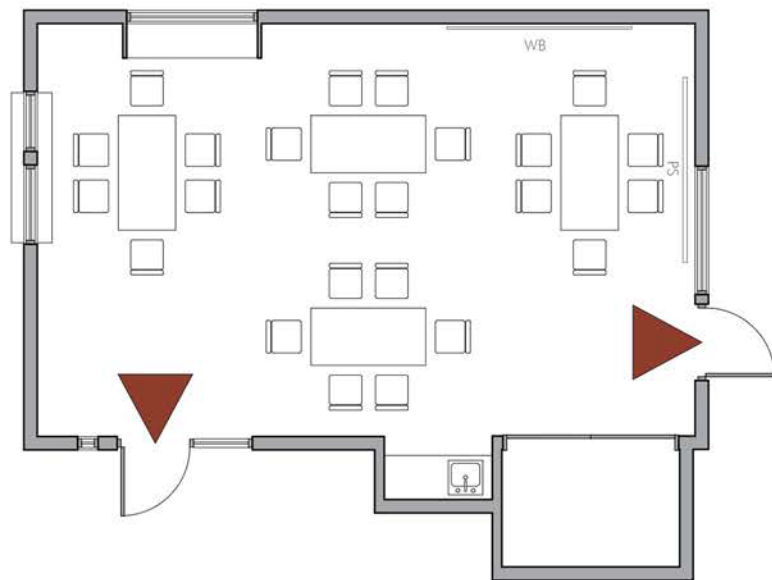

# Magnolia Branch

2801 34th Ave. W.  
**Craft Layout Capacity: 24**

Max Occupancy: 74

— Projection screen / Whiteboard

▲ Emergency exit; keep clear