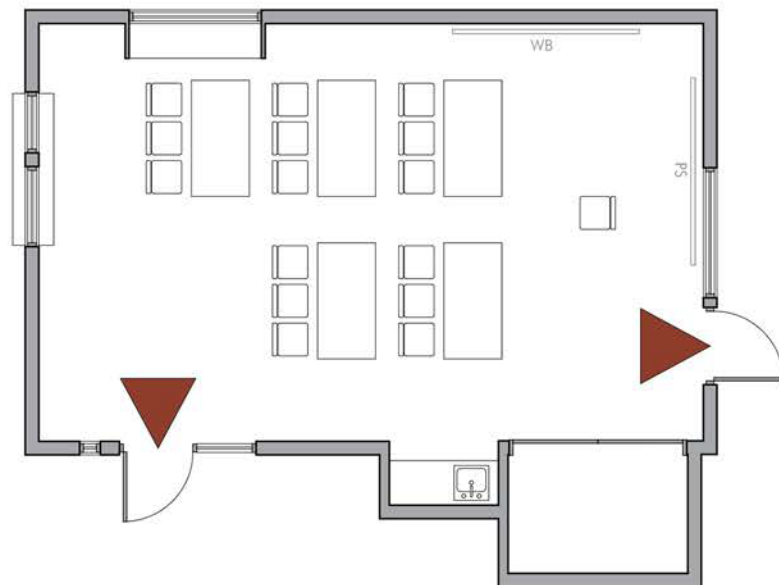

Magnolia Branch

2801 34th Ave. W.

Classroom Layout Capacity: 16

Max Occupancy: 74

— Projection screen / Whiteboard

▲ Emergency exit; keep clear